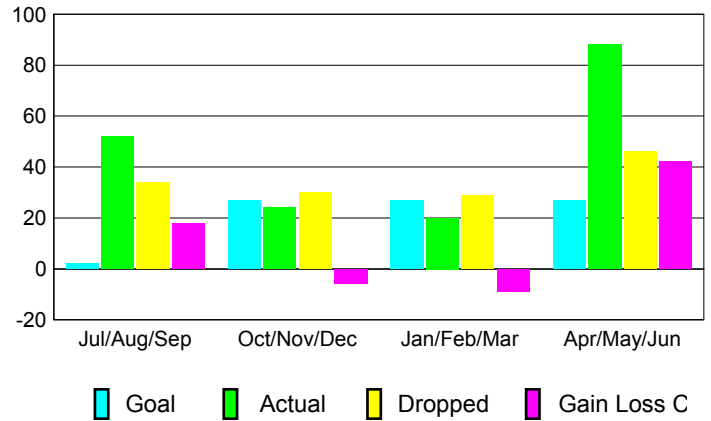

GMT: **Open**

Location: **GERMANY**

GMT CA: **4**

**CLUBS**

Month	New Club Goal	Actual New Clubs	Actual Dropped Clubs	Gain/Loss of Clubs
<b>2012-2013</b>				
Jul/Aug/Sep	0	1	0	1
Oct/Nov/Dec	1	0	0	0
Jan/Feb/Mar	1	0	0	0
Apr/May/June	1	2	0	2
<b>Totals</b>	<b>3</b>	<b>3</b>	<b>0</b>	<b>3</b>

**Club Results 2012-2013**

Goal, New, Dropped, Gain/Loss

**YTD Status Quo Clubs 2012-2013**

Status Quo Clubs Compared to Status Quo Members

**Club Gain/Loss 2012-2013**

**MEMBERSHIP**

Month	Net Memb Goal	Actual New Memb	Actual Dropped Memb	Gain/Loss of Memb
<b>2012-2013</b>				
Jul/Aug/Sep	2	52	34	18
Oct/Nov/Dec	27	24	30	-6
Jan/Feb/Mar	27	20	29	-9
Apr/May/June	27	88	46	42
<b>Totals</b>	<b>83</b>	<b>184</b>	<b>139</b>	<b>45</b>

**Membership Results 2012-2013**

Goal, New, Dropped, Gain/Loss

**Gender Comparison 2012-2013**

**Membership Gain/Loss 2012-2013**