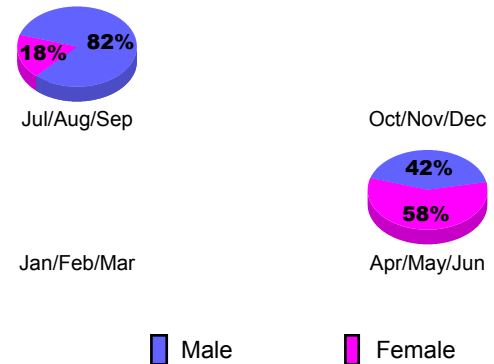

**Club Results 2012-2013**

Goal, New, Dropped, Gain/Loss

**YTD Status Quo Clubs 2012-2013**

Status Quo Clubs Compared to Status Quo Members

**Club Gain/Loss 2012-2013**

**MEMBERSHIP**

Month	Net Memb Goal	Actual New Memb	Actual Dropped Memb	Gain/Loss of Memb
<b>2012-2013</b>				
Jul/Aug/Sep	2	52	34	18
Oct/Nov/Dec	27	24	30	-6
Jan/Feb/Mar	27	20	29	-9
Apr/May/June	27	88	46	42
<b>Totals</b>	<b>83</b>	<b>184</b>	<b>139</b>	<b>45</b>

**Membership Results 2012-2013**

Goal, New, Dropped, Gain/Loss

**Gender Comparison 2012-2013**

**Membership Gain/Loss 2012-2013**