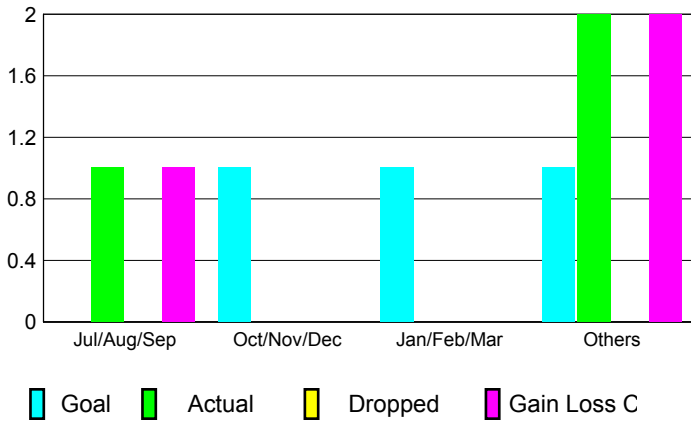

GMT: **Open**

Location: **GERMANY**

GMT CA: **4**

**CLUBS**

Month	New Club Goal	Actual New Clubs	Actual Dropped Clubs	Gain/Loss of Clubs
<b>2012-2013</b>				
Jul/Aug/Sep	0	1	0	1
Oct/Nov/Dec	1	0	0	0
Jan/Feb/Mar	1	0	0	0
Apr/May/June	1	2	0	2
<b>Totals</b>	<b>3</b>	<b>3</b>	<b>0</b>	<b>3</b>

**Club Results 2012-2013**

Goal, New, Dropped, Gain/Loss

**YTD Status Quo Clubs 2012-2013**

Status Quo Clubs Compared to Status Quo Members

**Club Gain/Loss 2012-2013**

**MEMBERSHIP**

Month	Net Memb Goal	Actual New Memb	Actual Dropped Memb	Gain/Loss of Memb
<b>2012-2013</b>				
Jul/Aug/Sep	2	52	34	18
Oct/Nov/Dec	27	24	30	-6
Jan/Feb/Mar	27	20	29	-9
Apr/May/June	27	88	46	42
<b>Totals</b>	<b>83</b>	<b>184</b>	<b>139</b>	<b>45</b>